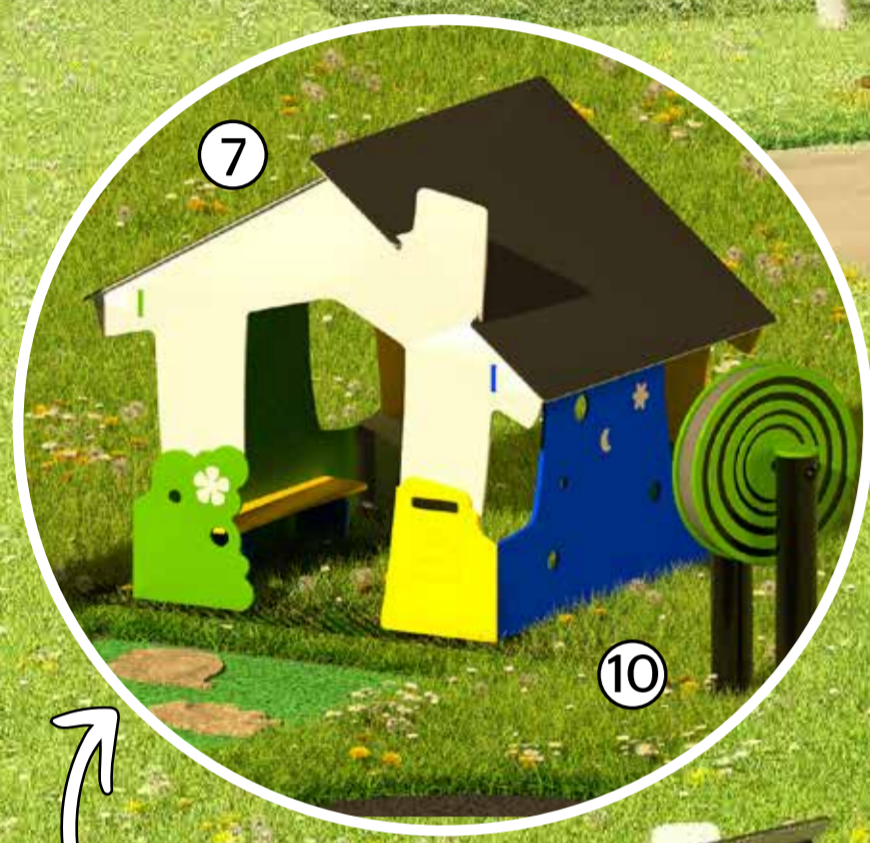

\*Please note that this is an artist impression only. Final equipment specifications and positions to be confirmed with order.

Toddler Area  
Age Range  
**0-6**  
years

Toddler Area  
**55+**  
users

*Sound!*

*Spin!*

*Rock!*

*Net*

*Games under deck*

*Swings For All*

*Bounce!*

*Spin Together!*

*Music!*

*Fireman's Pole*

*Role Play!*

*Interactive & Sensory Play*

- |   |                          |
|---|--------------------------|
| 1. Springtime Seesaw                        | 10. Rain Wheel           |
| 2. Adventure Tower Multi-Play               | 11. Sensory Totem        |
| 3. Swing with Toddler, Tango & Mirage Seats | 12. Minibeast Totem      |
| 4. Merry Roundabout                         | 13. Flower Explorer      |
| 5. Prinsy Springer                          | 14. Sparkling Butterfly  |
| 6. Trampoline                               | 15. Nature Rubbing Posts |
| 7. Playhouse                                | 16. Bench                |
| 8. Dish Roundabout                          | 24. Picnic Table         |
| 9. Bongo Tree                               |                          |

- 17. Swings with 2 Flat Seats & Basket Seat
- 18. Adventure Tower Multi-Play
- 19. Volta Bars
- 20. Rotating Swing Frame
- 21. Zipwire
- 22. Monkey Bars
- 23. Playground Sign
- 24. Benches
- 25. Picnic Benches